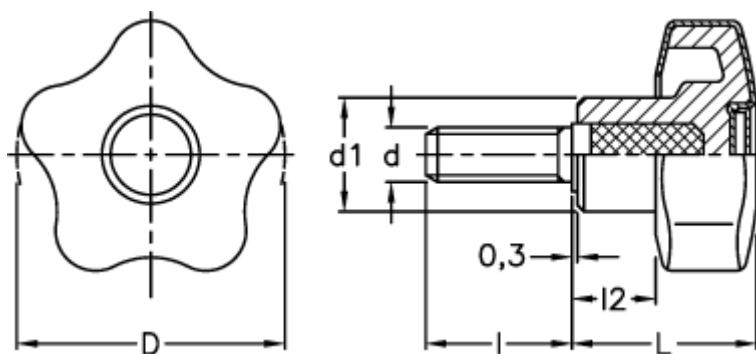

Article number: 23021699114

Description: E+G Lobe knobs

VCT.43 p-M8x16 SOFT C4 RAL1021 - yellow cap

Measures

D = 43

d1 = 17.0

d 6g = M8

l = 16

L = 29.0

l2 = 11.0